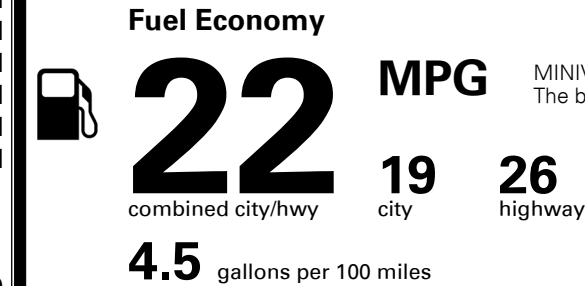

EPA DOT Fuel Economy and Environment

Gasoline Vehicle

MINIVAN range from 20 to 48 MPG. The best vehicle rates 142 MPGe.

You spend
$1,500
more in fuel costs
over 5 years
compared to the
average new vehicle.

Annual fuel cost
$1,600

Fuel Economy & Greenhouse Gas Rating (tailpipe only) Smog Rating (tailpipe only)