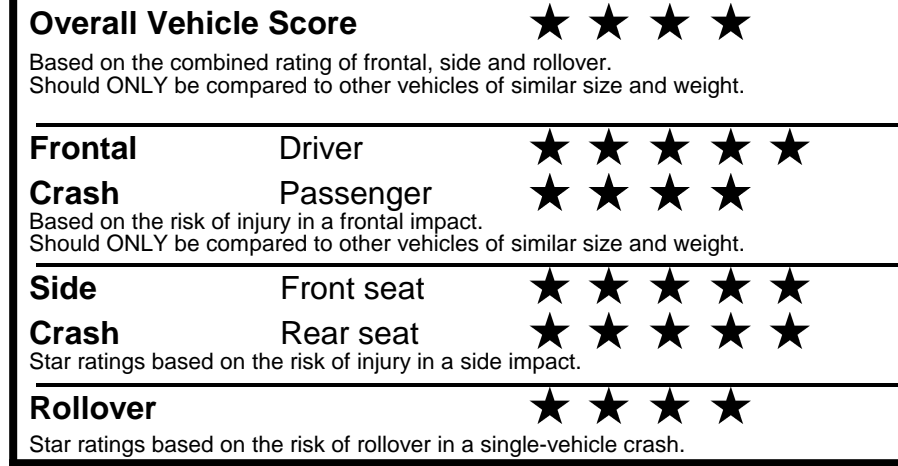

fueleconomy.gov

Calculate personalized estimates and compare vehicles

GOVERNMENT 5-STAR SAFETY RATINGS

Star ratings range from 1 to 5 stars (★★★★★) with 5 being the highest.
 Source: National Highway Traffic Safety Administration (NHTSA).
www.safercar.gov or 1-888-327-4236