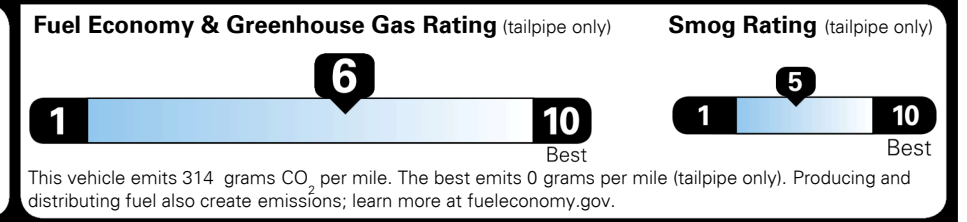

MSRP INCLUDING OPTIONS \$ 26,835.00

INLAND FREIGHT AND HANDLING \$ 1,175.00

TOTAL MANUFACTURER'S SUGGESTED RETAIL PRICE ▶ \$ 28,010.00

TOTAL ADDITIONAL WEIGHT: 8.5

*Ask dealer for details.
 **Kia Connect may be currently unavailable for Model Year 2022 and newer vehicles sold or purchased in Massachusetts; please see owners.kia.com for updates on availability.
 NOTE: When you purchase this vehicle, Kia America, Inc. collects personal information you provide to the dealership. For information on our collection and use of personal information and your rights, please see our Privacy Policy on www.kia.com.

EPA DOT Fuel Economy and Environment

Gasoline Vehicle

You save \$500
 in fuel costs over 5 years compared to the average new vehicle.

Annual fuel cost \$1,200

Actual results will vary for many reasons, including driving conditions and how you drive and maintain your vehicle. The average new vehicle gets 27 MPG and costs \$6,500 to fuel over 5 years. Cost estimates are based on 15,000 miles per year at \$ 2.35 per gallon. MPGe is miles per gasoline gallon equivalent. Vehicle emissions are a significant cause of climate change and smog.