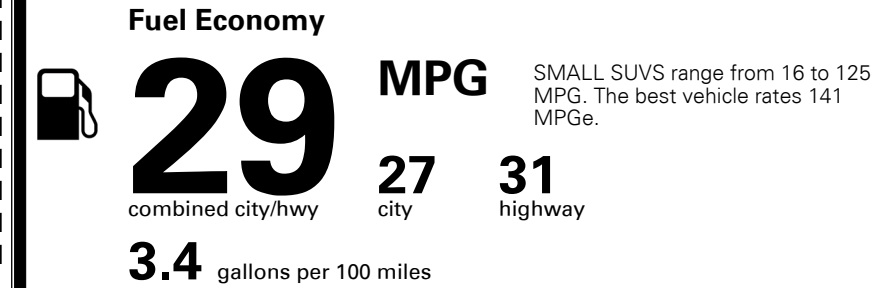

MANUFACTURER'S SUGGESTED RETAIL PRICE ▶

$ 25,790.00

COMPARE EX AWD FEATURES

Added to/in place of standard S AWD features
- Blind-Spot Collision-Avoidance Assist - Rear
- Rear Cross-Traffic Collision-Avoidance Assist
- Power Sunroof with Sunshade
- Machine Finished Alloy Wheels
- Power Driver's Seat w/ Power Lumbar
- SynTex Seating Material
- Wireless Phone Charger
- Illuminated Sunvisor Mirrors

Included
Included
Included
Included
Included
Included
Included
Included

ADDITIONAL INSTALLED EQUIPMENT:
(In addition to or in place of standard features)
Snow White Pearl Paint $345.00
Carpeted Floor Mats $130.00
Puddle Lights $275.00
Illuminated Scuff Plates $295.00

MSRP INCLUDING OPTIONS $ 26,835.00

INLAND FREIGHT AND HANDLING $ 1,175.00

TOTAL MANUFACTURER'S SUGGESTED RETAIL PRICE ▶ $ 28,010.00

TOTAL ADDITIONAL WEIGHT: 8.5

*Ask dealer for details.
**Kia Connect may be currently unavailable for Model Year 2022 and newer vehicles sold or purchased in Massachusetts; please see owners.kia.com for updates on availability.
NOTE: When you purchase this vehicle, Kia America, Inc. collects personal information you provide to the dealership. For information on our collection and use of personal information and your rights, please see our Privacy Policy on www.kia.com.

EPA DOT Fuel Economy and Environment

Gasoline Vehicle

You save $500
in fuel costs over 5 years compared to the average new vehicle.

Annual fuel cost $1,200