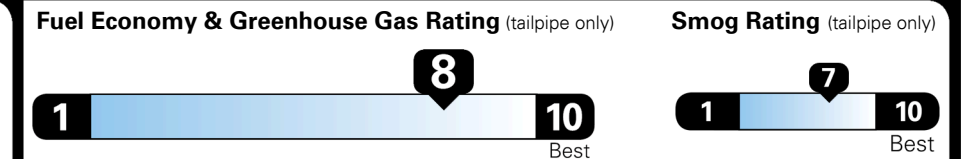

EPA DOT Fuel Economy and Environment

Gasoline Vehicle

Fuel Economy

49 MPG
combined city/hwy

53 MPG
city

45 MPG
highway

2.0 gallons per 100 miles

SMALL STATION WAGONS range from 25 to 120 MPG. The best vehicle rates 132 MPGe.

You save $3,500
in fuel costs over 5 years compared to the average new vehicle.

Annual fuel cost $900