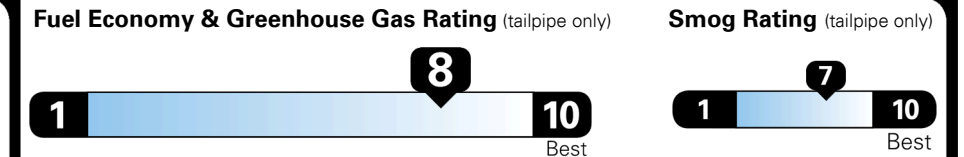

EPA DOT Fuel Economy and Environment

Gasoline Vehicle

Fuel Economy
49 MPG
combined city/hwy
2.0 gallons per 100 miles

53 MPG city
45 MPG highway

SMALL STATION WAGONS range from 25 to 120 MPG. The best vehicle rates 132 MPGe.

You save $3,500
in fuel costs over 5 years compared to the average new vehicle.

Annual fuel cost $900