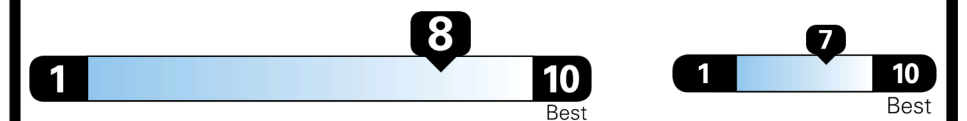

EPA DOT Fuel Economy and Environment

Gasoline Vehicle

Fuel Economy

49 MPG
combined city/hwy

53 MPG
city

45 MPG
highway

2.0 gallons per 100 miles

SMALL STATION WAGONS range from 25 to 120 MPG. The best vehicle rates 132 MPGe.

You save
$3,500
in fuel costs
over 5 years
compared to the
average new vehicle.

Annual fuel cost
$900

Fuel Economy & Greenhouse Gas Rating (tailpipe only) **Smog Rating** (tailpipe only)