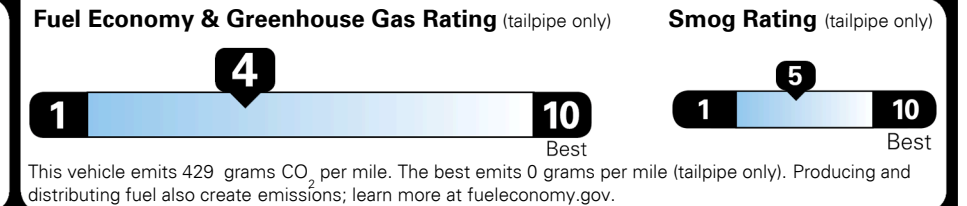

TOTAL ADDITIONAL WEIGHT: 24.8

EPA DOT Fuel Economy and Environment

Gasoline Vehicle

You spend
\$2,000
 more in fuel costs
 over 5 years
 compared to the
 average new vehicle.

Annual fuel cost
\$1,700

Actual results will vary for many reasons, including driving conditions and how you drive and maintain your vehicle. The average new vehicle gets 27 MPG and costs \$6,500 to fuel over 5 years. Cost estimates are based on 15,000 miles per year at \$ 2.35 per gallon. MPGe is miles per gasoline gallon equivalent. Vehicle emissions are a significant cause of climate change and smog.