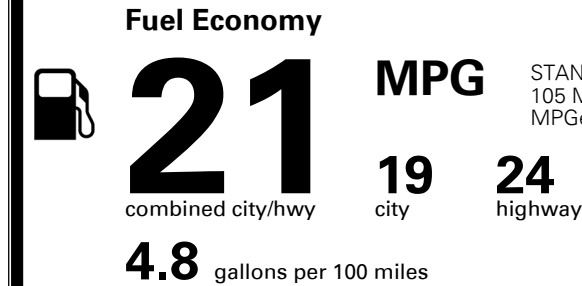

TOTAL ADDITIONAL WEIGHT: 24.8

EPA DOT Fuel Economy and Environment

Gasoline Vehicle

You spend
\$2,000
 more in fuel costs
 over 5 years
 compared to the
 average new vehicle.

Annual fuel cost
\$1,700

Actual results will vary for many reasons, including driving conditions and how you drive and maintain your vehicle. The average new vehicle gets 27 MPG and costs \$6,500 to fuel over 5 years. Cost estimates are based on 15,000 miles per year at \$ 2.35 per gallon. MPGe is miles per gasoline gallon equivalent. Vehicle emissions are a significant cause of climate change and smog.