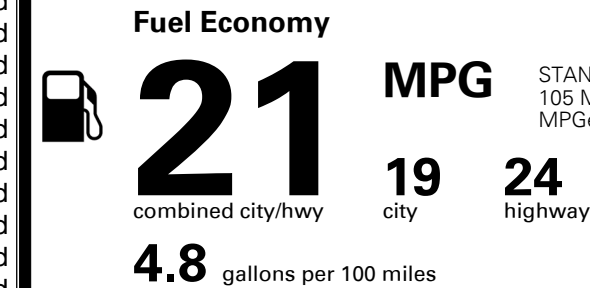

## EPA DOT Fuel Economy and Environment

Gasoline Vehicle

You spend **\$2,000** more in fuel costs over 5 years compared to the average new vehicle.

Annual fuel cost **\$1,700**

Actual results will vary for many reasons, including driving conditions and how you drive and maintain your vehicle. The average new vehicle gets 27 MPG and costs \$6,500 to fuel over 5 years. Cost estimates are based on 15,000 miles per year at \$ 2.35 per gallon. MPGe is miles per gasoline gallon equivalent. Vehicle emissions are a significant cause of climate change and smog.