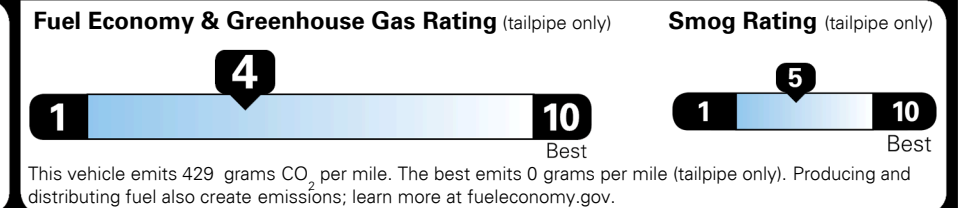

You spend **$2,000** more in fuel costs over 5 years compared to the average new vehicle.

Annual fuel cost **$1,700**